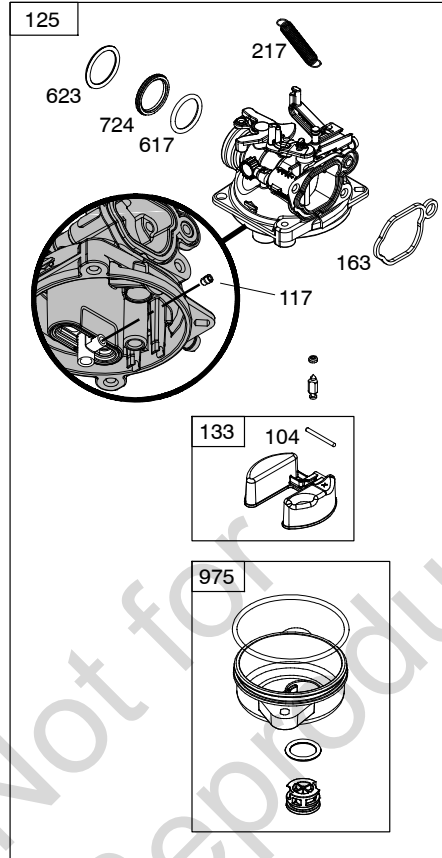

09P700

Illustrations cover a range of engines. Parts shown without text may not be used on your specific engine.