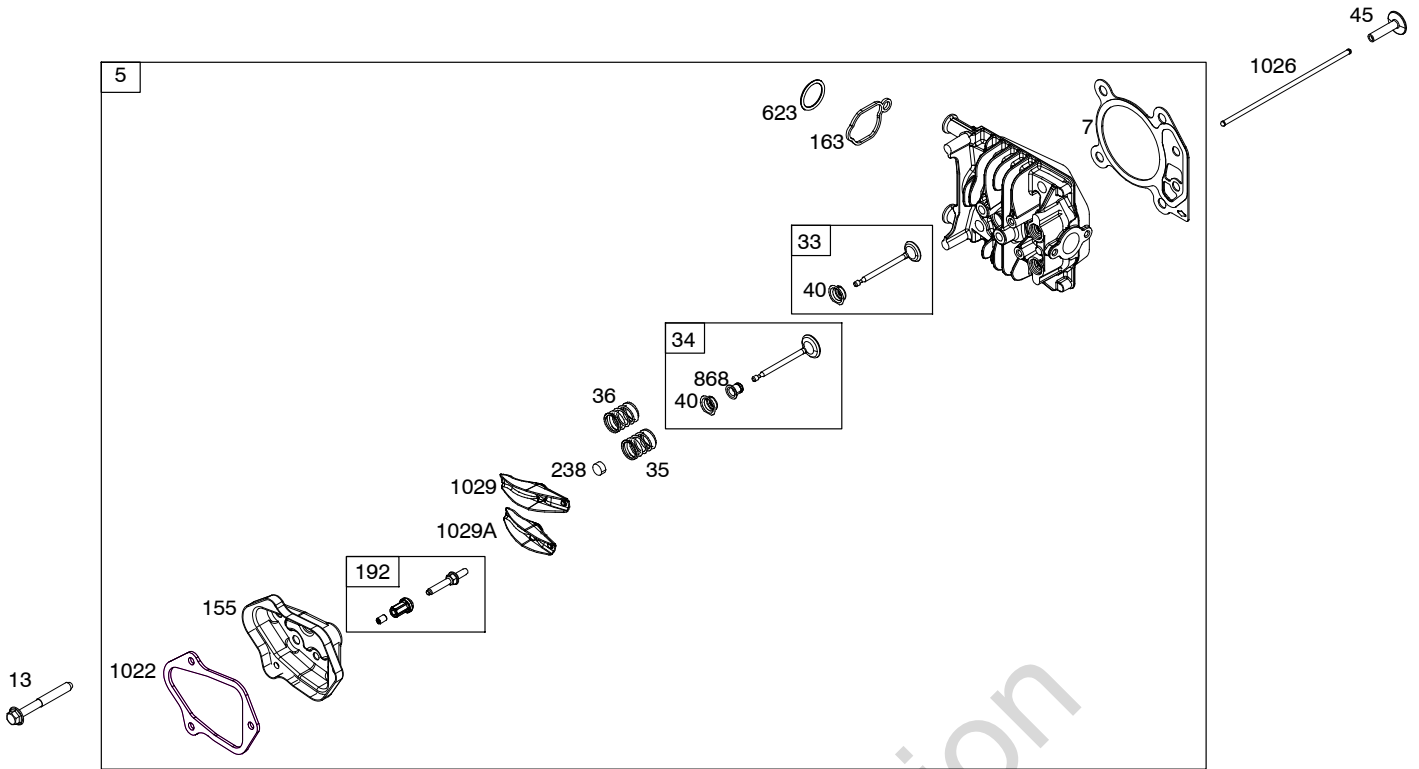

914

Not for
Reproduction