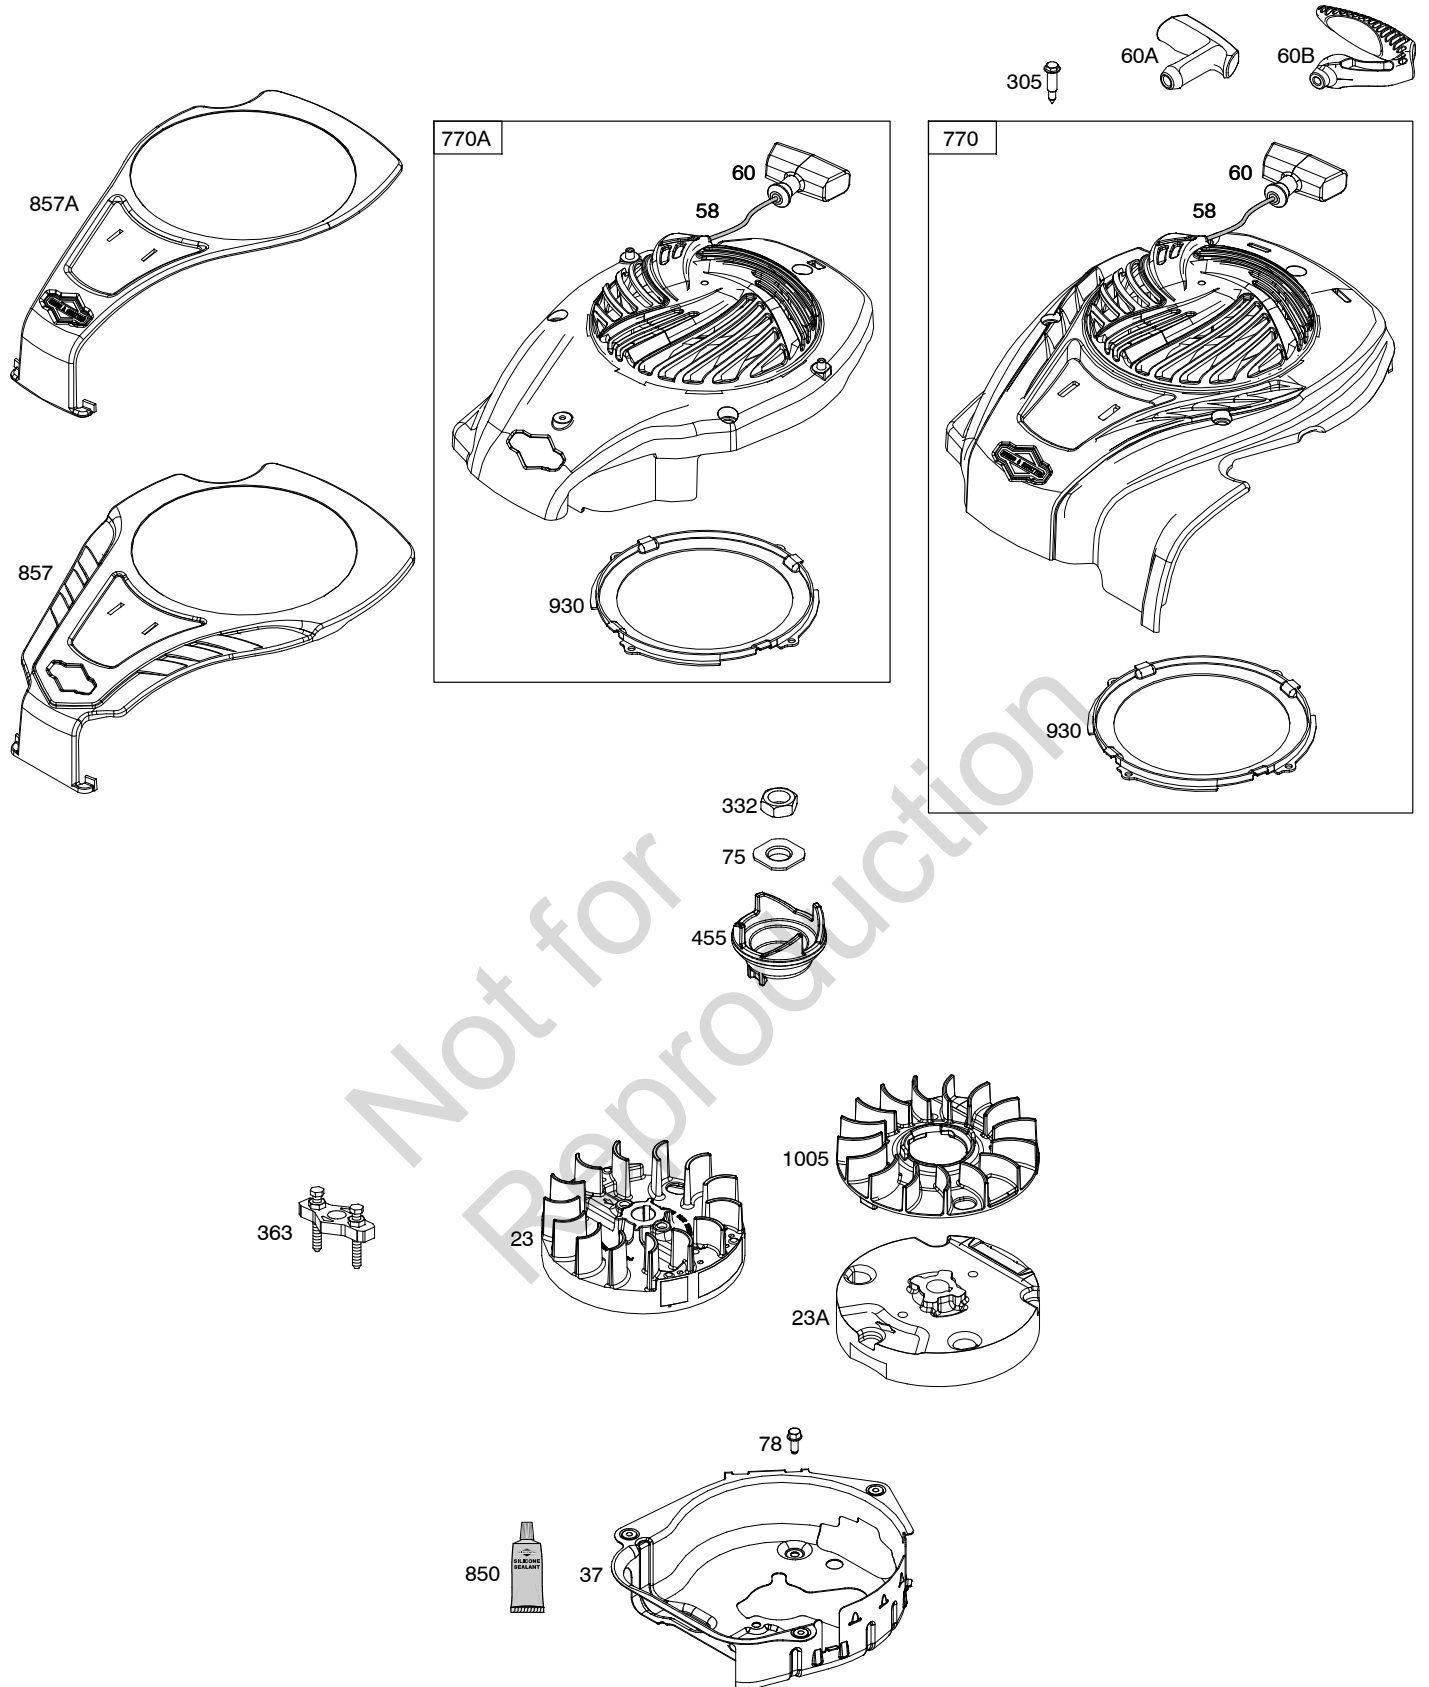

09P700

Illustrations cover a range of engines. Parts shown without text may not be used on your specific engine.