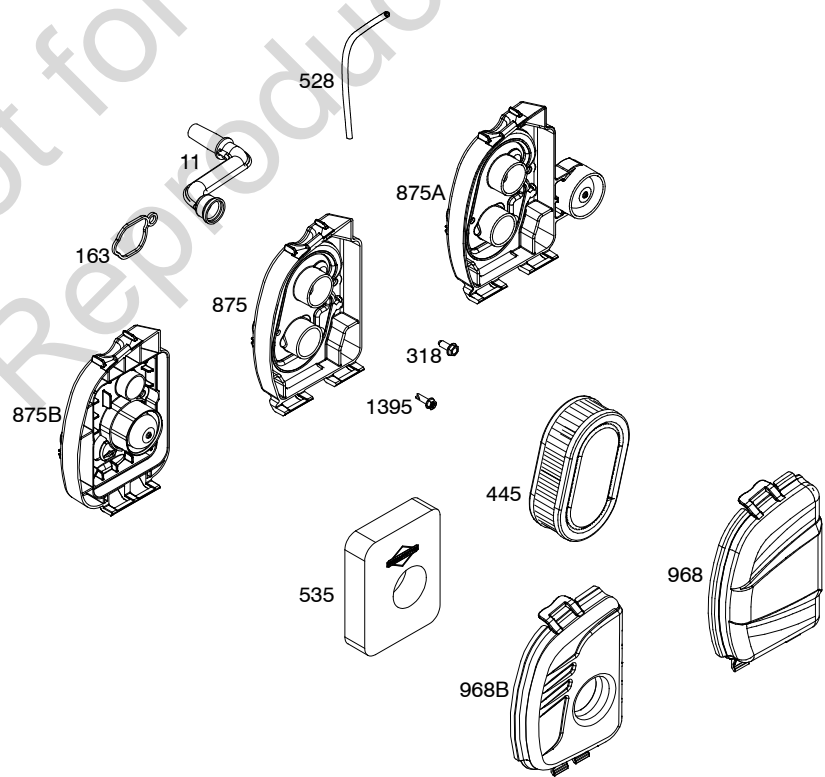

Illustrated Parts List

Model Series

09P700

TYPE NUMBERS
0001 through 0118.

TABLE OF CONTENTS

Air Cleaner	3
Armature	7
Blower Housing	6
Camshaft	2
Carburetor	4
Controls	7
Crankshaft	2
Cylinder	2
Cylinder Head	3
Electrical System	7
Exhaust System	5
Flywheel	6
Fuel Supply	5
Gasket Set	2
Governor Spring	7
Ignition	7
Operator's Manual	2
Piston/Rings/Connecting Rod	2
Rewind Starter	6
Spark Plug	7
Sump	2
Warning Label	2

358 ENGINE GASKET SET

Illustrations cover a range of engines. Parts shown without text may not be used on your specific engine.

914

Not for
Reproduction

Illustrations cover a range of engines. Parts shown without text may not be used on your specific engine.