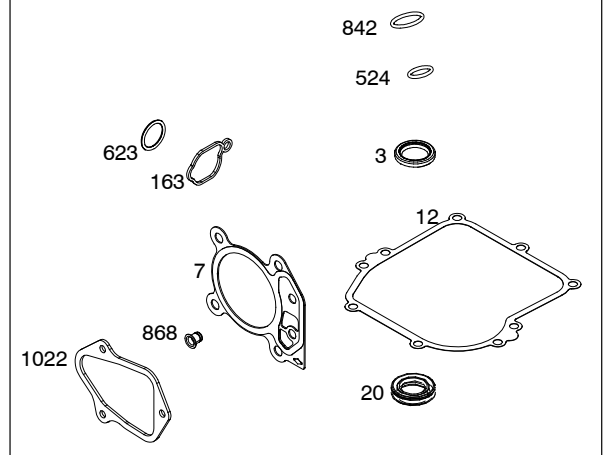

Illustrated Parts List

Model Series

09P700

TYPE NUMBERS
0001 through 0118.

TABLE OF CONTENTS

Air Cleaner	3
Armature	7
Blower Housing	6
Camshaft	2
Carburetor	4
Controls	7
Crankshaft	2
Cylinder	2
Cylinder Head	3
Electrical System	7
Exhaust System	5
Flywheel	6
Fuel Supply	5
Gasket Set	2
Governor Spring	7
Ignition	7
Operator's Manual	2
Piston/Rings/Connecting Rod	2
Rewind Starter	6
Spark Plug	7
Sump	2
Warning Label	2

09P700

1319 WARNING LABEL

REQUIRED when replacing parts with warning labels affixed.

1319A WARNING LABEL

REQUIRED when replacing parts with warning labels affixed.

1058 OPERATOR'S MANUAL

1036 EMISSIONS LABEL

358 ENGINE GASKET SET

Illustrations cover a range of engines. Parts shown without text may not be used on your specific engine.

914

Not for
Reproduction

Illustrations cover a range of engines. Parts shown without text may not be used on your specific engine.